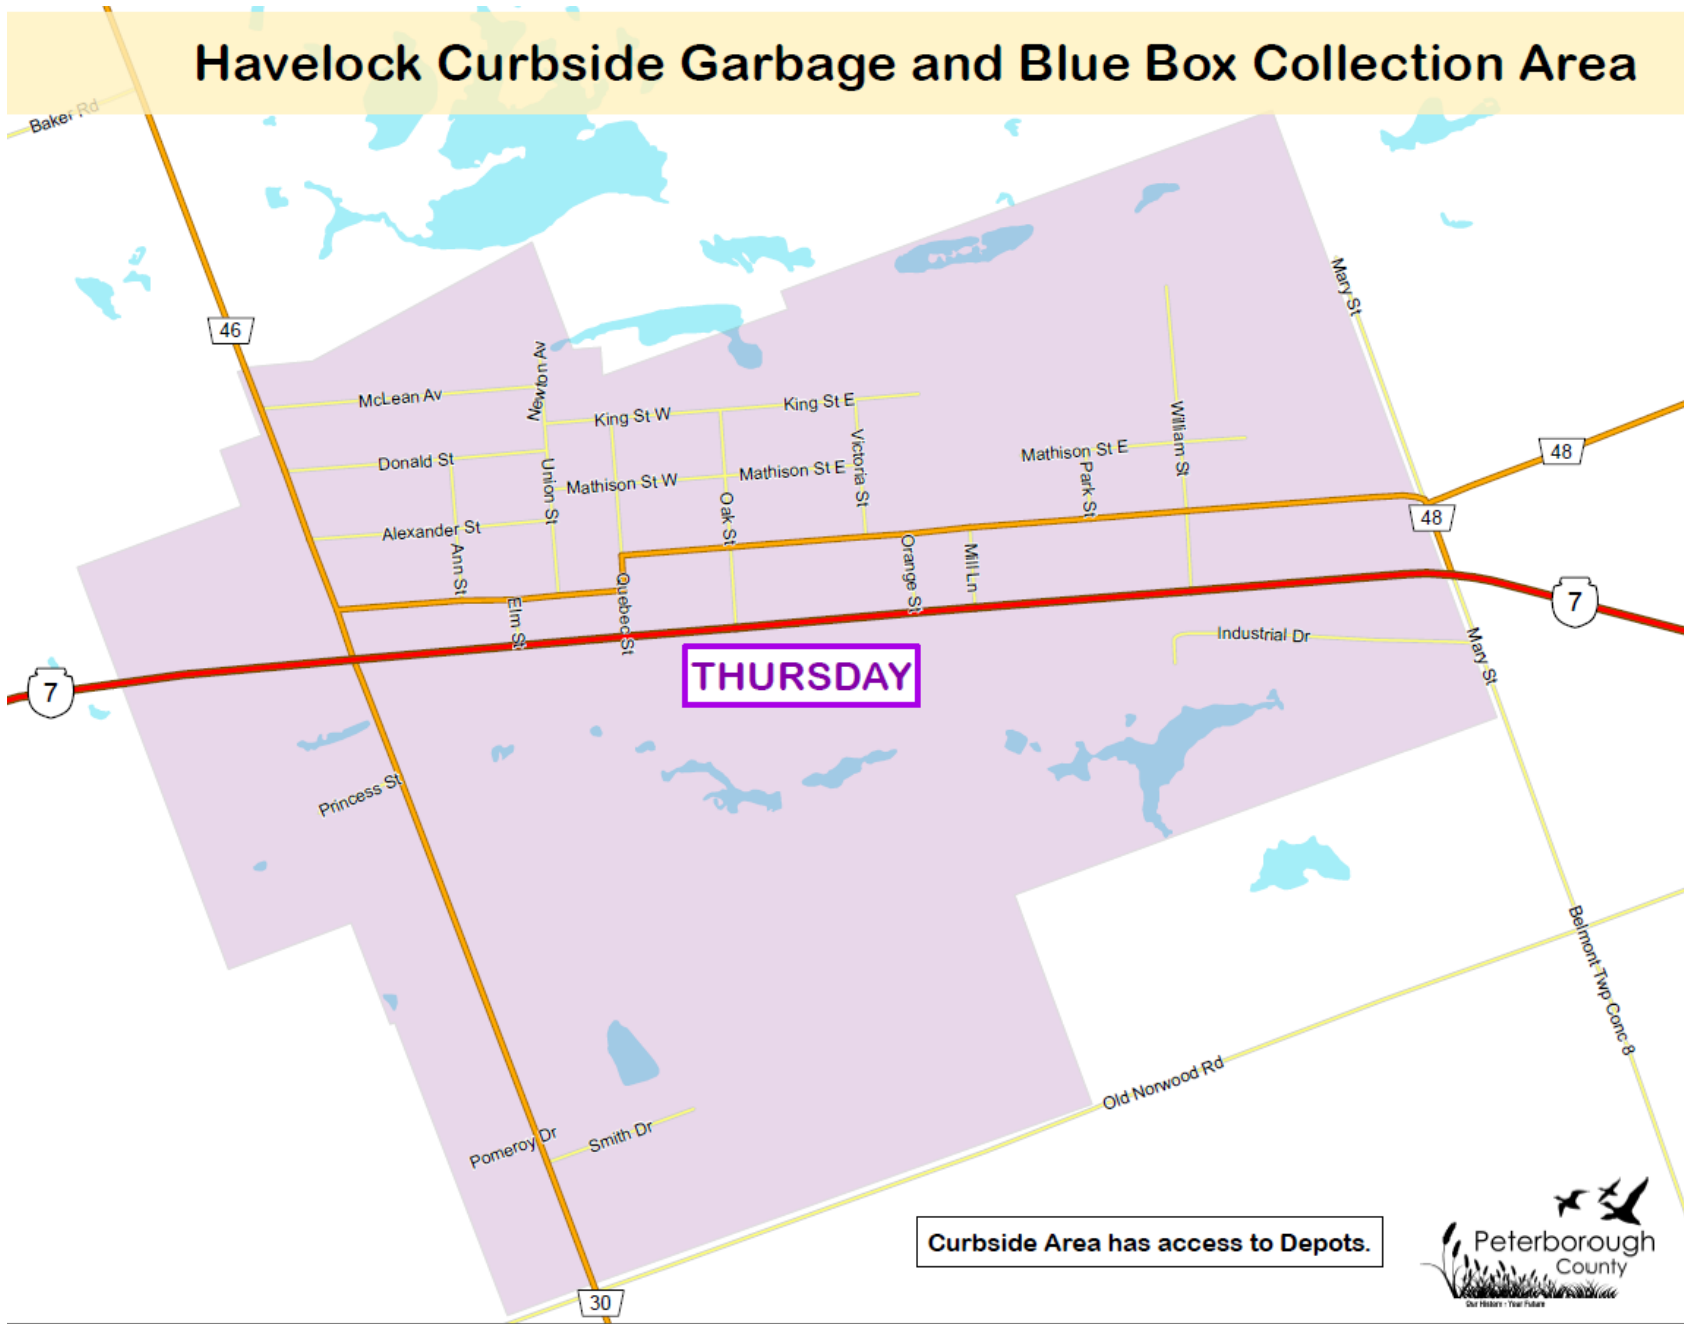

Havelock Curbside Garbage and Blue Box Collection Area

Curbside Area has access to Depots.